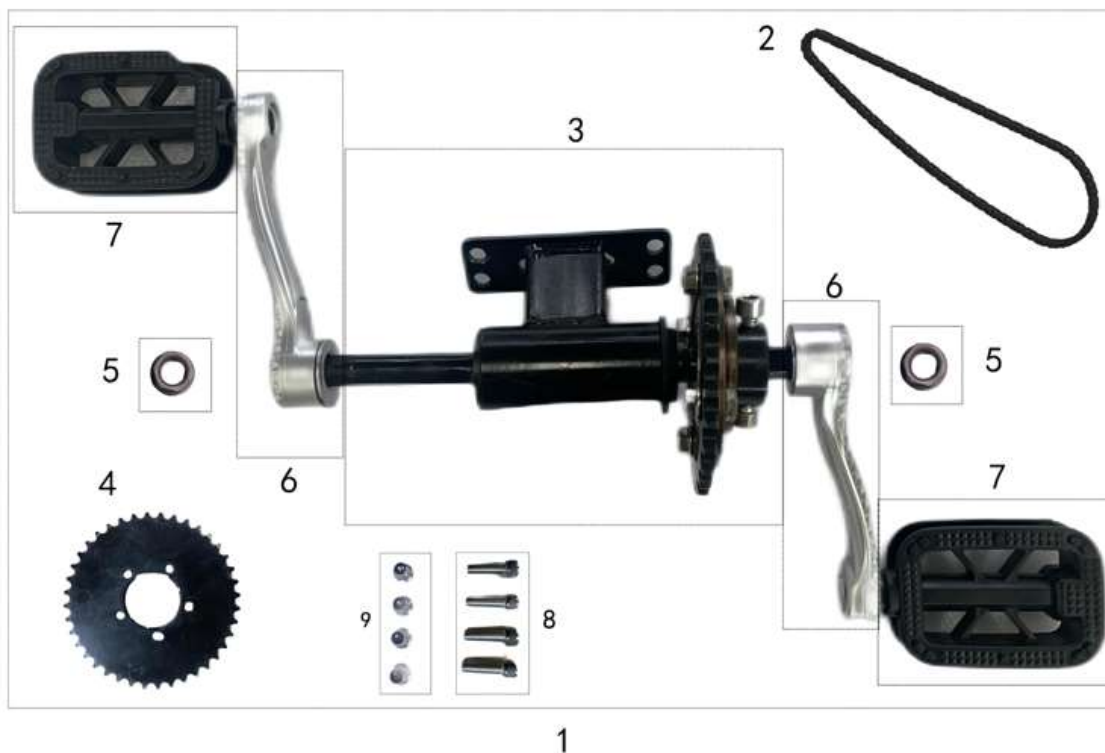

## PEDAL KITS

Item	Parte Ref. No.	Descripción	Unit	Qty.	Precio (CLP)
21_1	31820-56000-000	Pedal Kit Assy.	Set	1	\$ 150.000