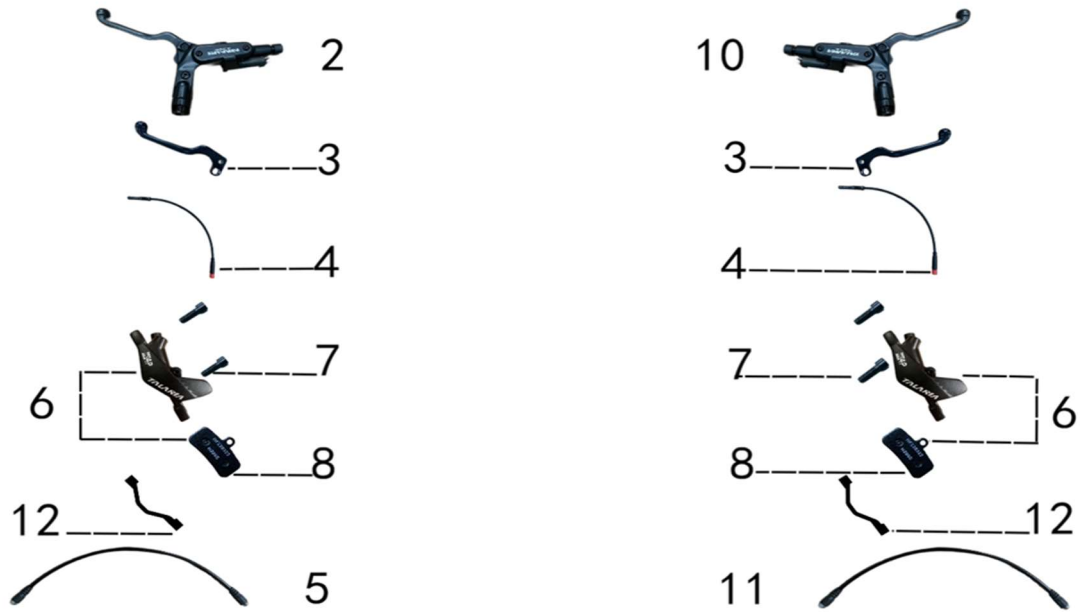

BRAKES

BRAKES

Item	Parts Ref. No.	Description (EN)	Unit	Qty.	Price (CLP)
1	35450-56000-000	Fr. Brake Assy.	Set	1	\$ 199.990
2	35460-56000-000	Fr. Brake Upper Pump Assy.	Set	1	\$ 110.000
3	35461-56000-000	Fr. Brake Lever	Pcs	1	\$ 10.000
4	35469-56000-000	Brake Power Cut-Off Cable	Pcs	2	\$ 22.000
5	35451-56000-000	Fr. Brake Oil Hose	Pcs	1	\$ 7.800
6	35451-56000-000	Fr. Brake Clipper Assy.	Set	1	\$ 89.990
7	35458-56000-000	Screw (M6*16 with washer)	Pcs	6	\$ 1.500
8	35533-56000-000	Brake Pad	Pcs	2	\$ 25.300
9	43751-56000-000	Front Brake Holder (RST)	Pcs	2	\$ 15.300
10	35530-56000-000	Rr. Brake Upper Pump Assy.	Set	1	\$ 110.000
11	35540-56000-000	Rr. Brake Assy.	Set	1	\$ 199.990
12	35541-56000-000	Rr. Brake Lever	Pcs	1	\$ 10.000
13	35533-56000-000	Rr. Brake Oil Hose	Pcs	1	\$ 12.500
14	35532-56000-000	Rr. Brake Clipper Assy.	Set	1	\$ 89.990
15	43352-56000-000	Rr. Brake Oil Hose Clip	Pcs	1	\$ 1.500
16	10438-56000-000	Screw GB/T70.2(M10*6)	Pcs	1	\$ 1.500

BRAKES

FAST BRAKE ASSY

BRAKES

Item	Parts Ref. No.	Description (EN)	Unit	Qty.	Price (CLP)
1	35450-56A00-000	Fr. Brake Assy. (FAST)	Set	1	\$ 199.990
2	35460-56A00-000	Fr. Brake Upper Pump Assy. (FAST)	Pcs	1	\$ 110.000
3	35461-56A00-000	Fr. Brake Lever (FAST)	Pcs	1	\$ 10.000
4	35469-56A00-000	Brake Power Cut-Off Cable (FAST)	Pcs	1	\$ 22.000
5	35459-56A00-000	Fr. Brake Oil Hose (FAST)	Pcs	1	\$ 12.500
6	35451-56A00-000	Fr. Brake Clipper Assy. (FAST)	Set	1	\$ 89.990
7	35458-56A00-000	ScrewDIN912 (M6*30)	Pcs	2	\$ 4.000
8	35533-56A00-000	Brake Pad	Set	1	\$ 25.300
9	35530-56A00-000	Rr. Brake Assy. (FAST)	Set	1	\$ 199.990
10	35540-56A00-000	Rr. Brake Upper Pump Assy. (FAST)	Pcs	1	\$ 110.000
11	35551-56A00-000	Rr. Brake Oil Hose (FAST)	Pcs	1	\$ 17.500
12	43751-56A00-000	Brake Connecting Bracket	Pcs	1	\$ 10.000