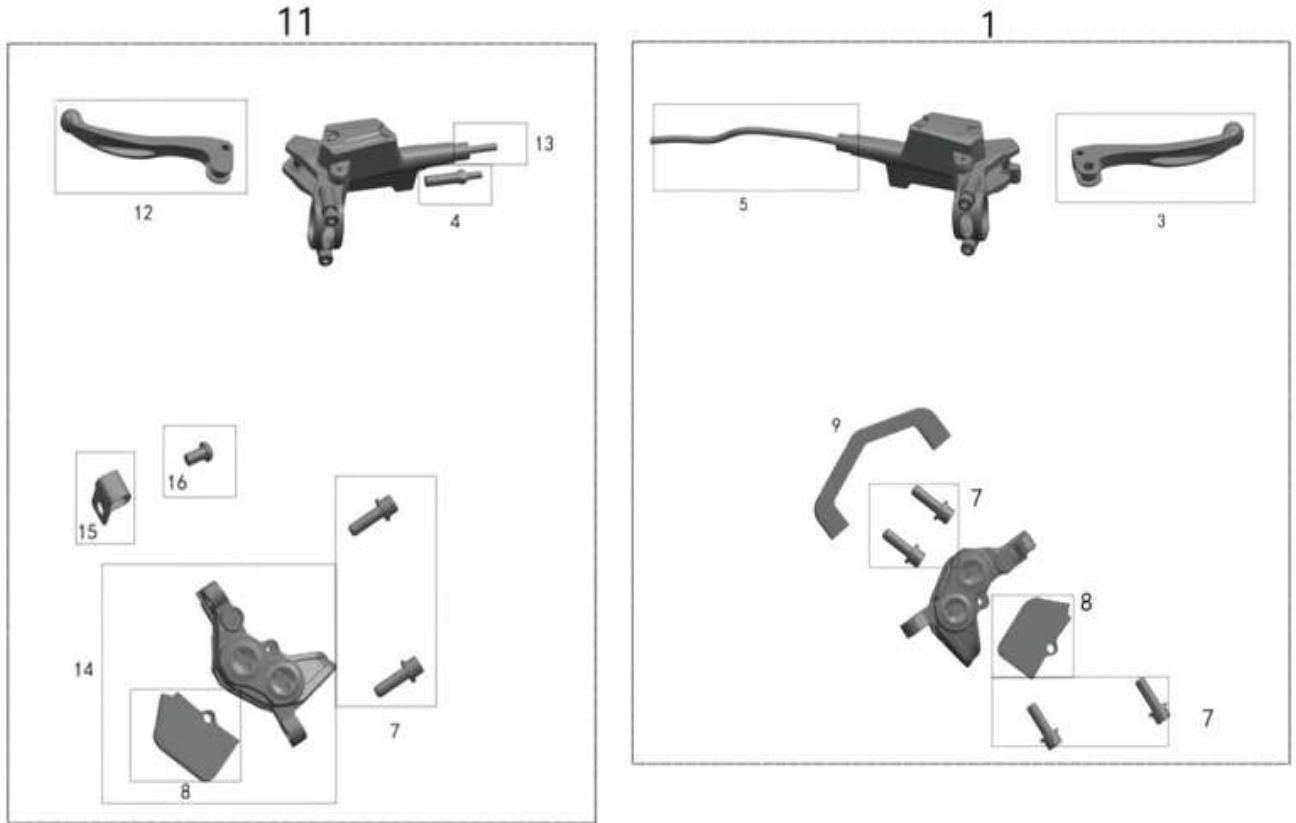

BRAKES

BRAKES

Item	Parts Ref. No.	Description (EN)	Unit	Qty.	Price (CLP)
1	35450-56000-000	Fr. Brake Assy.	Set	1	\$ 199.990
2	35460-56000-000	Fr. Brake Upper Pump Assy.	Set	1	\$ 110.000
3	35461-56000-000	Fr. Brake Lever	Pcs	1	\$ 10.000
4	35469-56000-000	Brake Power Cut-Off Cable	Pcs	2	\$ 22.000
5	35451-56000-000	Fr. Brake Oil Hose	Pcs	1	\$ 7.800
6	35451-56000-000	Fr. Brake Clipper Assy.	Set	1	\$ 89.990
7	35458-56000-000	Screw (M6*16 with washer)	Pcs	6	\$ 1.500
8	35533-56000-000	Brake Pad	Pcs	2	\$ 25.300
9	43751-56000-000	Front Brake Holder (RST)	Pcs	2	\$ 15.300
10	35530-56000-000	Rr. Brake Upper Pump Assy.	Set	1	\$ 110.000
11	35540-56000-000	Rr. Brake Assy.	Set	1	\$ 199.990
12	35541-56000-000	Rr. Brake Lever	Pcs	1	\$ 10.000
13	35533-56000-000	Rr. Brake Oil Hose	Pcs	1	\$ 12.500
14	35532-56000-000	Rr. Brake Clipper Assy.	Set	1	\$ 89.990
15	43352-56000-000	Rr. Brake Oil Hose Clip	Pcs	1	\$ 1.500
16	10438-56000-000	Screw GB/T70.2(M10*6)	Pcs	1	\$ 1.500

BRAKES

FAST BRAKE ASSY

BRAKES

Item	Parts Ref. No.	Description (EN)	Unit	Qty.	Price (CLP)
1	35450-56A00-000	Fr. Brake Assy. (FAST)	Set	1	\$ 199.990
2	35460-56A00-000	Fr. Brake Upper Pump Assy. (FAST)	Pcs	1	\$ 110.000
3	35461-56A00-000	Fr. Brake Lever (FAST)	Pcs	1	\$ 10.000
4	35469-56A00-000	Brake Power Cut-Off Cable (FAST)	Pcs	1	\$ 22.000
5	35459-56A00-000	Fr. Brake Oil Hose (FAST)	Pcs	1	\$ 12.500
6	35451-56A00-000	Fr. Brake Clipper Assy. (FAST)	Set	1	\$ 89.990
7	35458-56A00-000	ScrewDIN912 (M6*30)	Pcs	2	\$ 4.000
8	35533-56A00-000	Brake Pad	Set	1	\$ 25.300
9	35530-56A00-000	Rr. Brake Assy. (FAST)	Set	1	\$ 199.990
10	35540-56A00-000	Rr. Brake Upper Pump Assy. (FAST)	Pcs	1	\$ 110.000
11	35551-56A00-000	Rr. Brake Oil Hose (FAST)	Pcs	1	\$ 17.500
12	43751-56A00-000	Brake Connecting Bracket	Pcs	1	\$ 10.000