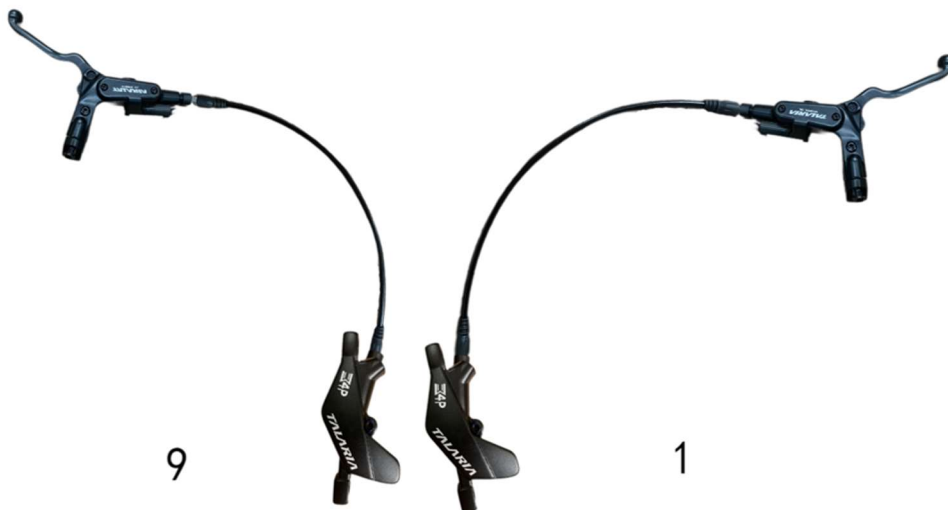

BRAKES

BRAKES

Item	Parts Ref. No.	Description (EN)	Unit	Qty.	Price (CLP)
1	35450-56000-000	Fr. Brake Assy.	Set	1	\$ 199.990
2	35460-56000-000	Fr. Brake Upper Pump Assy.	Set	1	\$ 110.000
3	35461-56000-000	Fr. Brake Lever	Pcs	1	\$ 10.000
4	35469-56000-000	Brake Power Cut-Off Cable	Pcs	2	\$ 22.000
5	35451-56000-000	Fr. Brake Oil Hose	Pcs	1	\$ 7.800
6	35451-56000-000	Fr. Brake Clipper Assy.	Set	1	\$ 89.990
7	35458-56000-000	Screw (M6*16 with washer)	Pcs	6	\$ 1.500
8	35533-56000-000	Brake Pad	Pcs	2	\$ 25.300
9	43751-56000-000	Front Brake Holder (RST)	Pcs	2	\$ 15.300
10	35530-56000-000	Rr. Brake Upper Pump Assy.	Set	1	\$ 110.000
11	35540-56000-000	Rr. Brake Assy.	Set	1	\$ 199.990
12	35541-56000-000	Rr. Brake Lever	Pcs	1	\$ 10.000
13	35533-56000-000	Rr. Brake Oil Hose	Pcs	1	\$ 12.500
14	35532-56000-000	Rr. Brake Clipper Assy.	Set	1	\$ 89.990
15	43352-56000-000	Rr. Brake Oil Hose Clip	Pcs	1	\$ 1.500
16	10438-56000-000	Screw GB/T70.2(M10*6)	Pcs	1	\$ 1.500

BRAKES

FAST BRAKE ASSY

BRAKES

Item	Parts Ref. No.	Description (EN)	Unit	Qty.	Price (CLP)
1	35450-56A00-000	Fr. Brake Assy. (FAST)	Set	1	\$ 199.990
2	35460-56A00-000	Fr. Brake Upper Pump Assy. (FAST)	Pcs	1	\$ 110.000
3	35461-56A00-000	Fr. Brake Lever (FAST)	Pcs	1	\$ 10.000
4	35469-56A00-000	Brake Power Cut-Off Cable (FAST)	Pcs	1	\$ 22.000
5	35459-56A00-000	Fr. Brake Oil Hose (FAST)	Pcs	1	\$ 12.500
6	35451-56A00-000	Fr. Brake Clipper Assy. (FAST)	Set	1	\$ 89.990
7	35458-56A00-000	ScrewDIN912 (M6*30)	Pcs	2	\$ 4.000
8	35533-56A00-000	Brake Pad	Set	1	\$ 25.300
9	35530-56A00-000	Rr. Brake Assy. (FAST)	Set	1	\$ 199.990
10	35540-56A00-000	Rr. Brake Upper Pump Assy. (FAST)	Pcs	1	\$ 110.000
11	35551-56A00-000	Rr. Brake Oil Hose (FAST)	Pcs	1	\$ 17.500
12	43751-56A00-000	Brake Connecting Bracket	Pcs	1	\$ 10.000