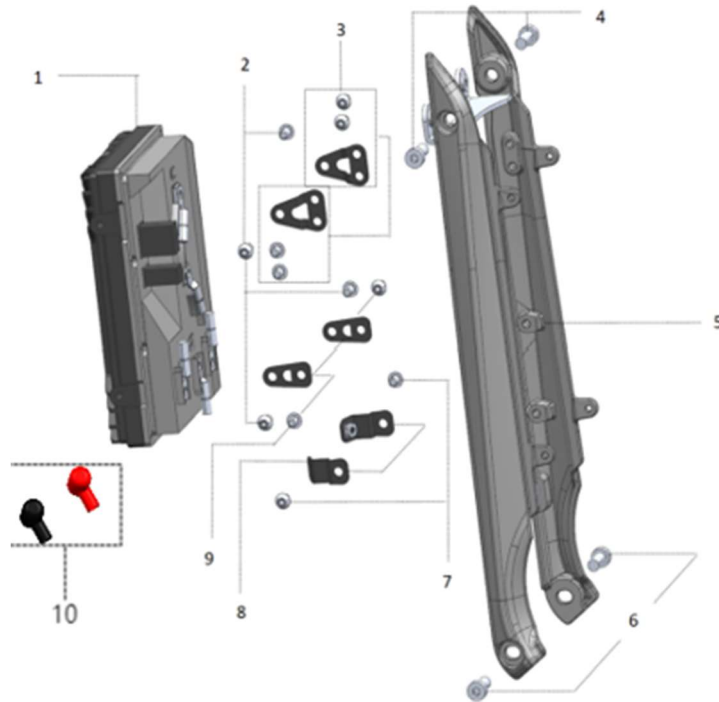

## CONTROLLER & SUB FRAME

Item	Parte Ref. No.	Descripción	Unit	Qty.	Precio (CLP)
1	24000-54000-000	Controller (TL2500)	Pcs	1	\$ 460.000
10	24090-54000-000	Protecting Rober Cover (Red)	Pcs	1	\$ 2.500
10	24090-54001-000	Protecting Rober Cover (Black)	Pcs	1	\$ 2.500