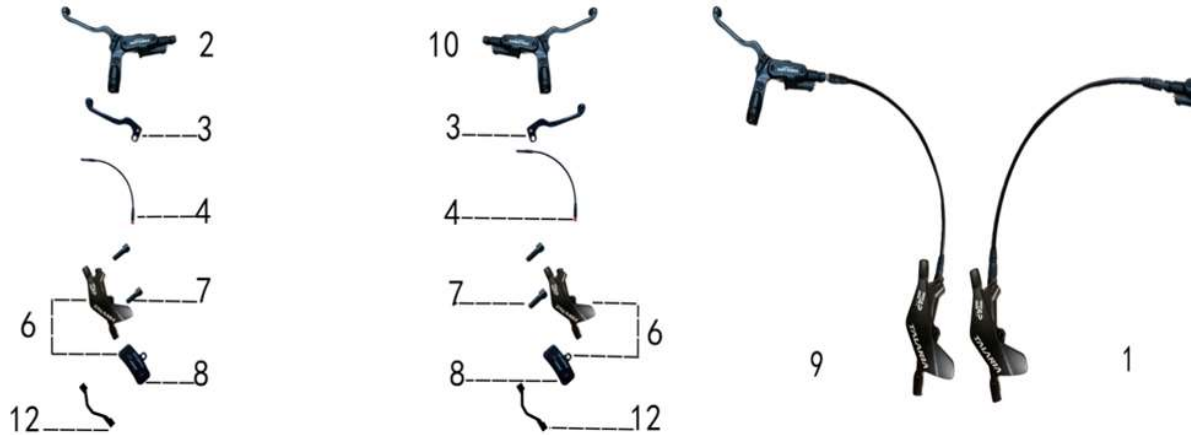

BRAKES (TL4000)

Item	Parts Ref. No.	Description (EN)	Unit	Price (CLP)
1	35450-56A00-000	Fr. Brake Assy. (FAST)	Set	\$ 285.000
2	35460-56A00-000	Fr. Brake Upper Pump Assy. (FAST)	Set	\$ 110.000
3	35461-56A00-000	Fr. Brake Lever (FAST)	Pcs	\$ 15.000
4	35469-56A00-000	Brake Power Cut-Off Cable (FAST)	Pcs	\$ 38.500
5	35459-56A00-000	Fr. Brake Oil Hose (FAST)	Pcs	\$ 14.000
6	35451-56A00-000	Fr. Brake Clipper Assy. (FAST)	Set	\$ 175.000
7	35458-56A00-000	ScrewDIN912 (M6*30)	Pcs	\$ 4.000
8	35533-56A00-000	Brake Pad	Pcs	\$ 20.000
9	35530-56A00-000	Rr. Brake Assy. (FAST)	Set	\$ 285.000
10	35540-56A00-000	Rr. Brake Upper Pump Assy. (FAST)	Set	\$ 110.000
11	35551-56A00-000	Rr. Brake Oil Hose (FAST)	Pcs	\$ 24.500
12	43751-56A00-000	Brake Connecting Bracket	Pcs	\$ 11.500