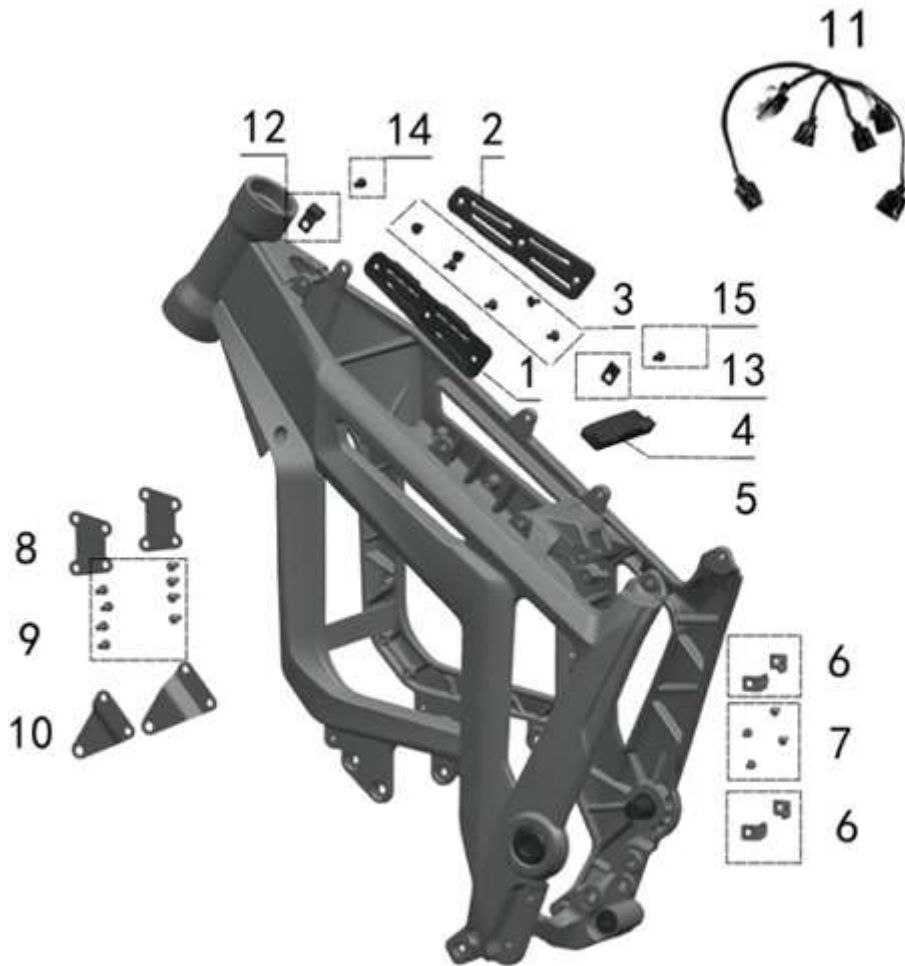

FRAME & ACCESSORIES (TL4000)

FRAME & ACCESSORIES (TL4000)

Item	Parte Ref. No.	Descripción	Unit	Precio (CLP)
1	12122-56000-000	Left Battery Pack Holder Rubber Cushion	Pcs	\$ 6.500
2	12123-56000-000	Right Battery Pack Holder Rubber Cushion	Pcs	\$ 6.500
3	10471-56000-000	Screw GB/T70.3-2000 (M5*10)	Pcs	\$ 3.500
4	12124-56000-000	Rear Battery Pack Holder Cushion	Pcs	\$ 3.500
5	10438-56000-000	Screw GB/T70.2 (M6*10)	Pcs	\$ 3.500
6	43411-56000-000	Battery Pack Rear Fender Holder	Pcs	\$ 7.000
7	10428-56000-000	Scew GB/T70.2 (M5*10)	Pcs	\$ 3.500
8	43842-56000-000	Controller Upper Left Holder	Pcs	\$ 6.400
	43843-56000-000	Controller Upper Right Holder	Pcs	\$ 6.400
9	10438-56000-000	Screw GB/T70.2 (M6*10)	Pcs	\$ 3.500
10	43845-56000-000	Controller Lower Holder	Pcs	\$ 6.400
11	50010-56A00-000	Harness Assy.	Pcs	\$ 85.000
12	43352-56000-000	Harness Assy. Clip	Pcs	\$ 3.500
13	43354-56000-000	Harness Assy. Fixing Plate	Pcs	\$ 3.500
14	10438-56000-000	Screw GB/T70.2 (M6*10)	Pcs	\$ 3.500
15	10438-56000-000	Screw GB/T70.2 (M6*10)	Pcs	\$ 3.500