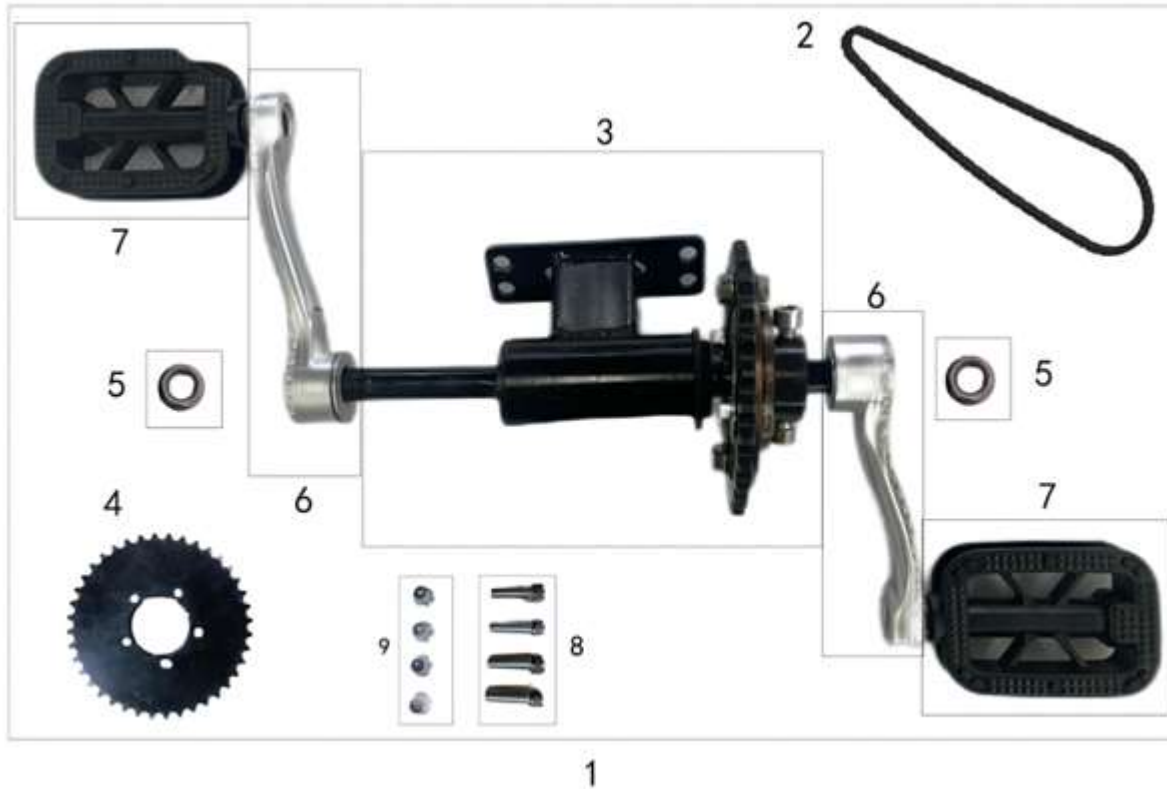

PEDAL KIT (TL4000)

Item	Parte Ref. No.	Descripción	Unit	Precio (CLP)
1	31820-56000-000	Pedal Kit Assy.	Set	\$ 150.000